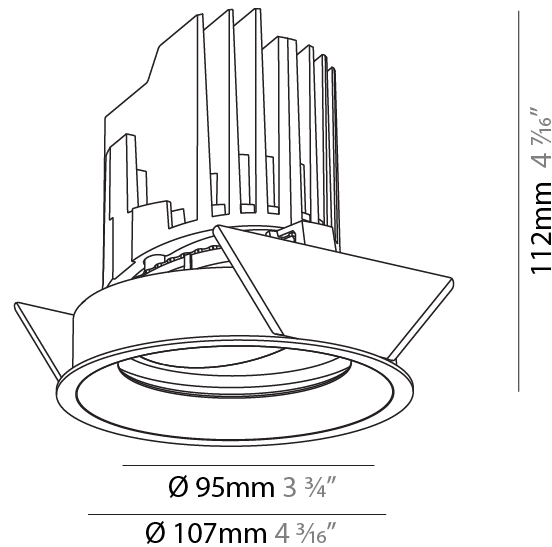

GENERAL

Series: Bioniq
 Subseries: Bioniq Round Adjustable
 Brand: Prolight
 Division: Architectural
 Mounting Type: Recessed
 Mounting Location: Ceiling
 Subcategory: Downlight

PHYSICAL

Shape: Round
 Diameter (mm): 107
 Diameter (in): 4 3/16
 Height (mm): 112
 Height (in): 4 7/16
 Ceiling Thickness (mm): 10 / 12.5 / 15
 Ceiling Thickness (in): 3/8 or 1/2 or 9/16
 Min. Recessing Depth (mm): 130
 Min. Recessing Depth (in): 5 1/8
 Light Distribution: Adjustable / Downlight
 Weight (kg): 0.47
 Weight (lbs): 1.04
 Fixture Finish: SSR / BKV / CWI / CRY / HAB / UFT / ITA / RUA / FTG / MYG / LOD / PUS / FRO / FUP / KIA / POP / BLS / SPG / MEY / GOH / GUM / CHC / COM / ABZ / JAG / OBR / MOS / ROR
 Fixture Material: Aluminum Die Cast
 Cut-out Measurements: 98mm / 3 7/8"

GENERAL

Series: Bioniq
 Subseries: Bioniq Round Adjustable
 Brand: Prolicht
 Division: Architectural
 Mounting Type: Recessed
 Mounting Location: Ceiling
 Subcategory: Downlight

PHYSICAL

Shape: Round
 Diameter (mm): 107
 Diameter (in): 4 3/16
 Height (mm): 112
 Height (in): 4 7/16
 Ceiling Thickness (mm): 10 / 12.5 / 15
 Ceiling Thickness (in): 3/8 or 1/2 or 9/16
 Min. Recessing Depth (mm): 130
 Min. Recessing Depth (in): 5 1/8
 Light Distribution: Adjustable / Downlight
 Weight (kg): 0.47
 Weight (lbs): 1.04
 Fixture Finish: SSR / BKV / CWI / CRY / HAB / UFT / ITA / RUA / FTG / MYG / LOD / PUS / FRO / FUP / KIA / POP / BLS / SPG / MEY / GOH / GUM / CHC / COM / ABZ / JAG / OBR / MOS / ROR
 Fixture Material: Aluminum Die Cast
 Cut-out Measurements: 98mm / 3 7/8"

OPTICAL

Reflector°: 10
 Optic°: Lens Pack - No Lens
 Adjustability: Rotational 355°; Tilt 30°

RATINGS AND CERTIFICATIONS

Certified By: Certified for North American Standards
 IP rating: IP20

98mm 3 7/8"	130mm 5 1/8"	10 15mm 3/8" 9/16"	30°	355°	↑